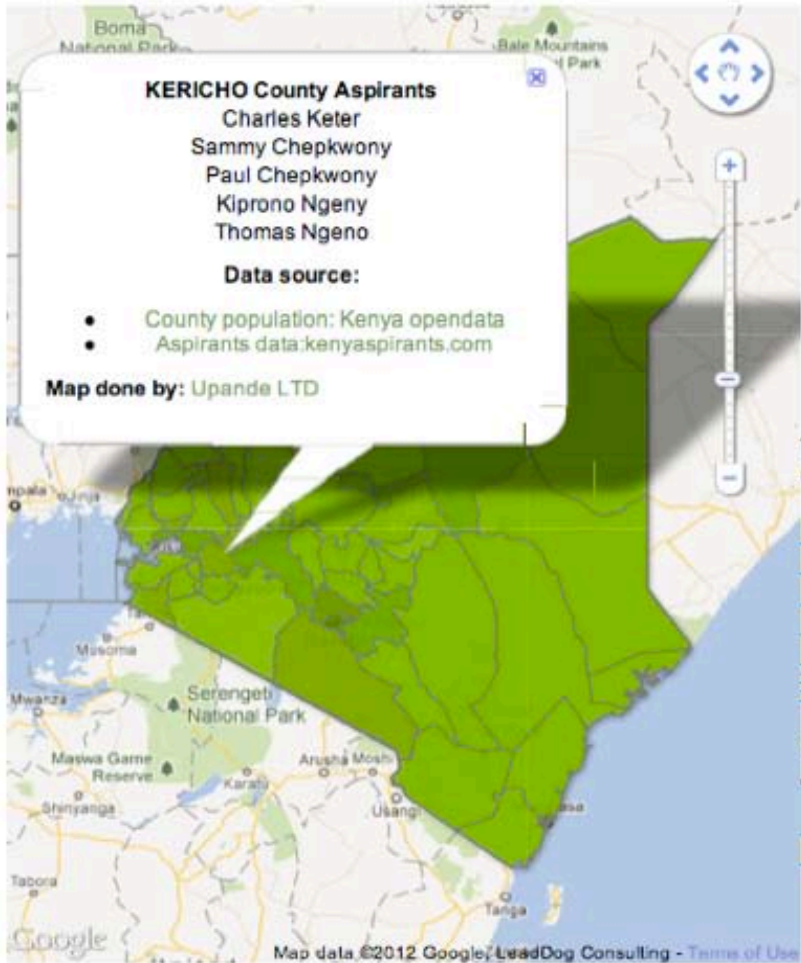

Who are the Governor Aspirants in your County

Enter your County Name
who the Governor Aspirants

The Governor Aspirant(s) for the County of KERICHO

Charles Keter
Sammy Chepkwony
Paul Chepkwony
Kiprono Ngeny
Thomas Ngeno

KERICHO County Population

Urban Population	Rural Population	Change in Population
228318	362372	590690

Map by Upande LTD.

County population data Kenya Open Data Initiative

Aspirants data KenyaAspirants