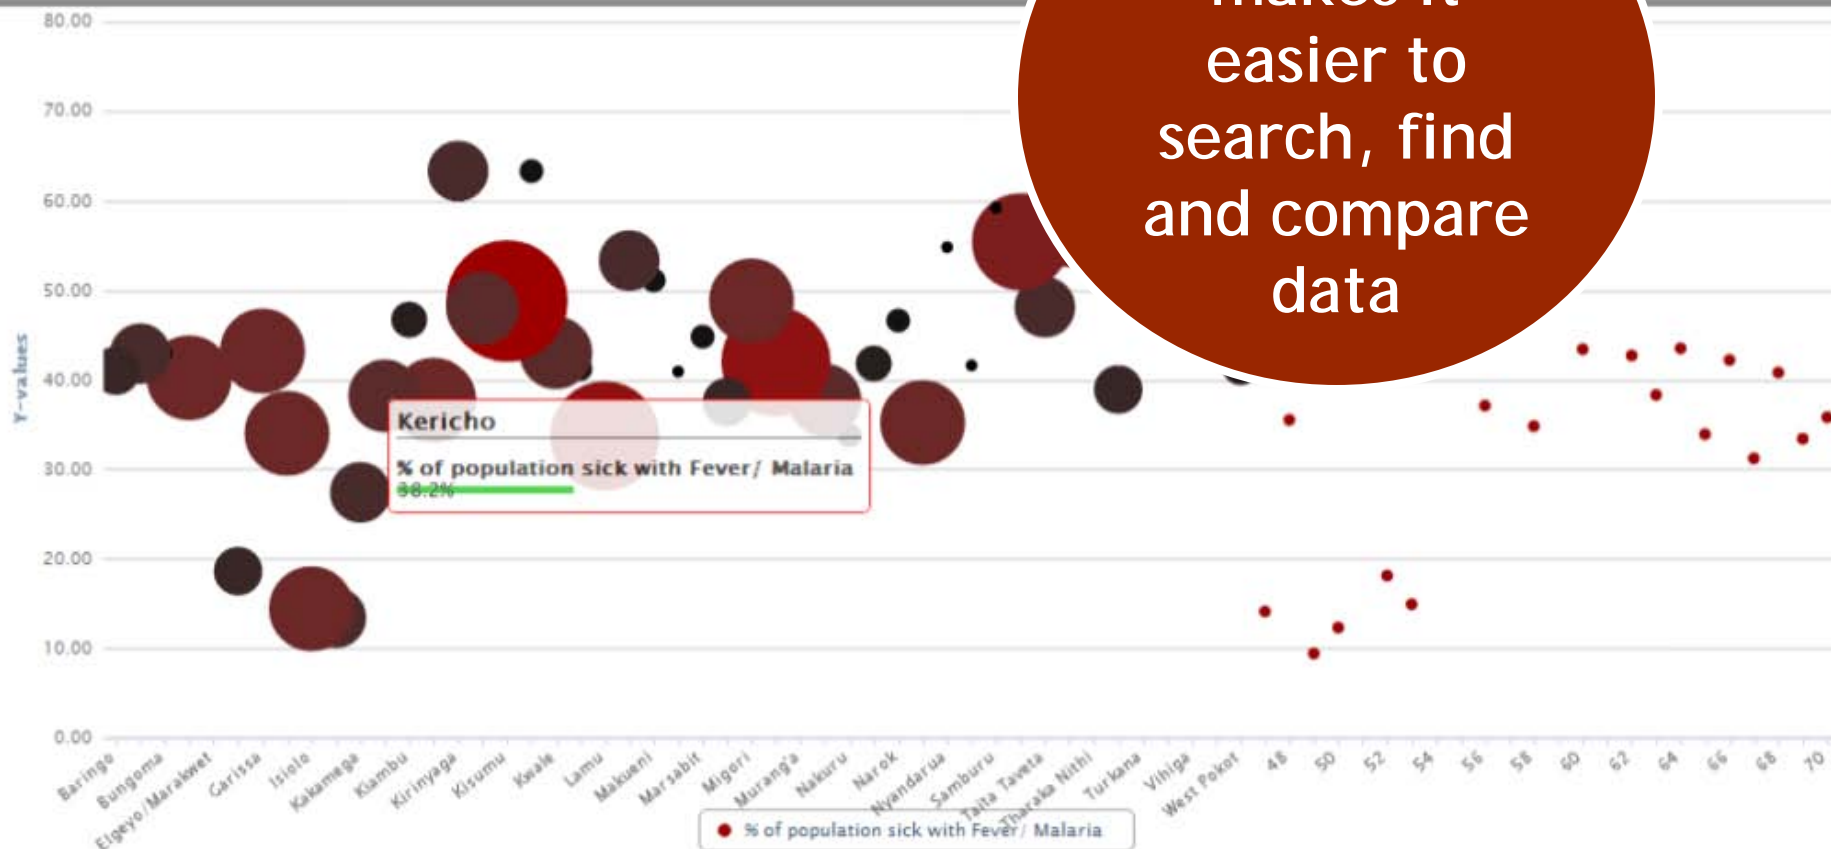

Government of Kenya open data initiative

www.opendata.go.ke

What is Open Data?

Government collects and publishes lots and lots of information, but often the data is hard to find...

Unsaved View Save As... Revert
Based on County Health Visualization 1

Open Data makes it easier to search, find and compare data

Open Data
is not only about
creating efficiency...

it's about increasing
transparency and accountability

Opendata.go.ke, Africa's first online government data portal, was launched July 8, 2011 by HE President of Kenya

Traffic deaths per county

Statistics of opendata.go.ke

- ▶ 200+ datasets at launch
- ▶ 340+ datasets as of Nov 2011
- ▶ 430+ datasets as of April 2012
- ▶ 176,000+ page views
- ▶ 5,500+ dataset downloaded and embedded to various websites and blogs