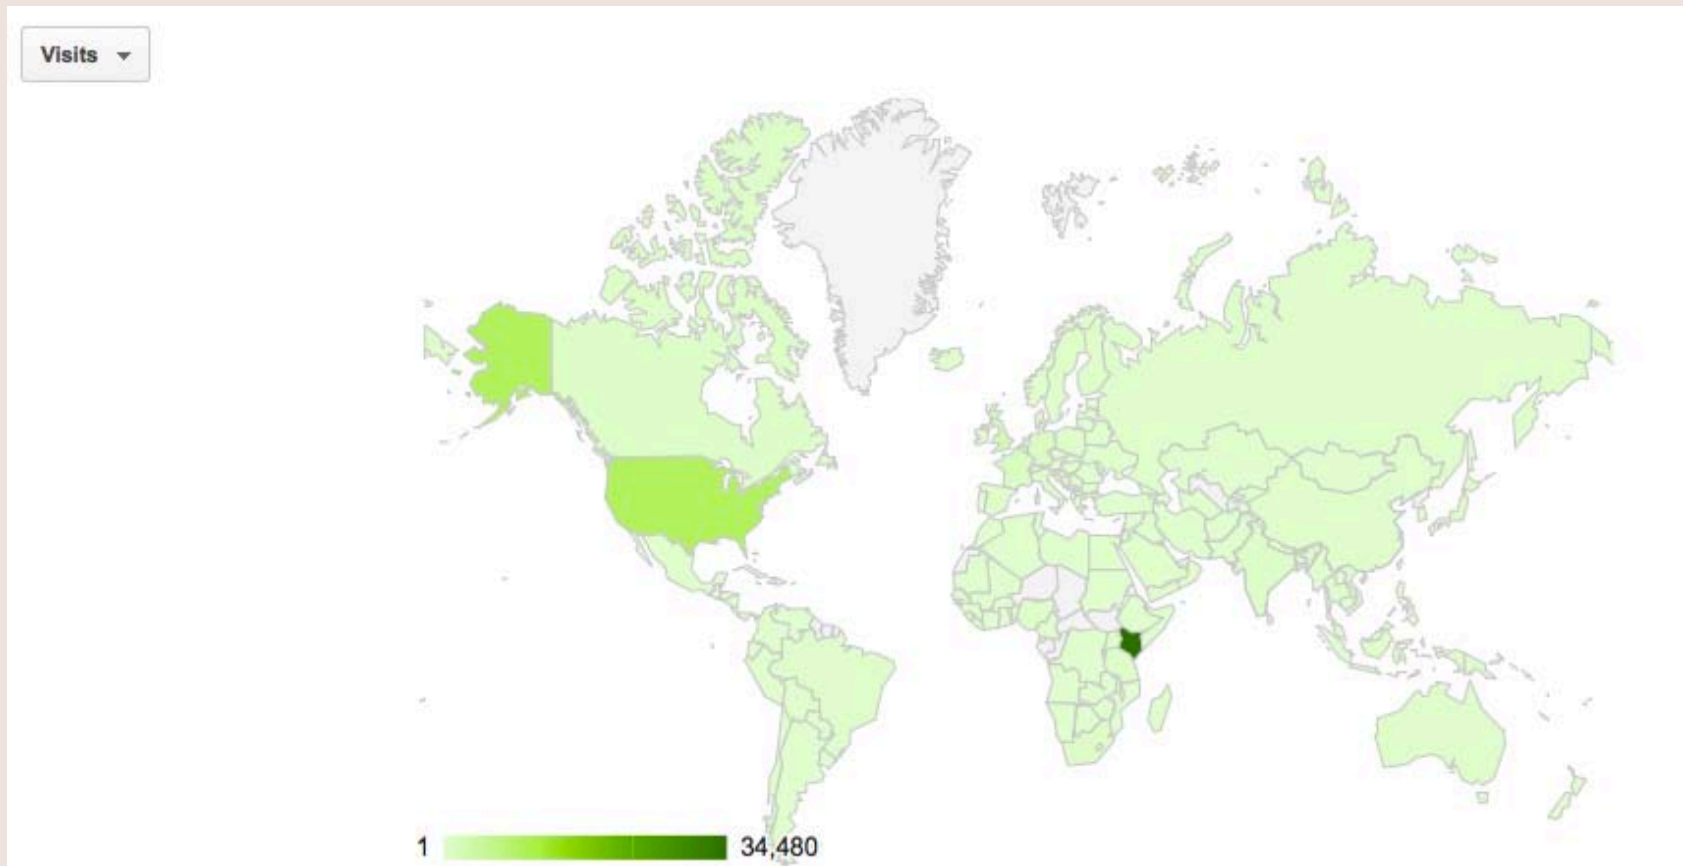

Statistics of opendata.go.ke