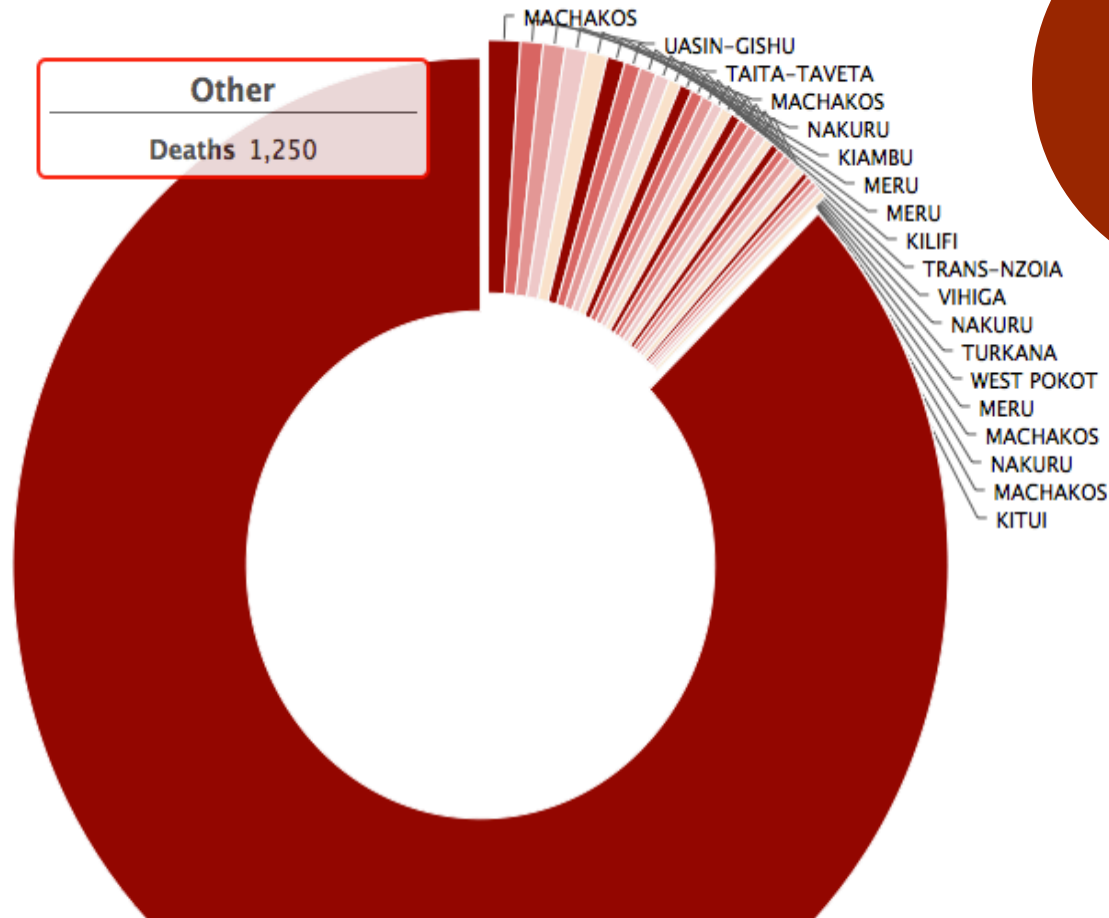

Visit the portal to find some third-party web and mobile apps that use Open Data

Who are the Governor Aspirants in your County

Enter your County Name
who the Governor Aspirants

The Governor Aspirant(s) for the County of KERICHO

Charles Keter
Sammy Chepkwony
Paul Chepkwony
Kiprono Ngeny
Thomas Ngeno

KERICHO County Population

Urban Population	Rural Population	Change in Population
228318	362372	590690

Map by Upande LTD.

County population data Kenya Open Data Initiative

Aspirants data KenyaAspirants

Support for the initiative:

In the revised constitution:

Article 35 in the Bill of Rights says every citizen has the right to access to information held by the state.

Datasets available

Traffic deaths per county

Statistics of opendata.go.ke

- ▶ 200+ datasets at launch
- ▶ 340+ datasets as of Nov 2011
- ▶ 430+ datasets as of April 2012
- ▶ 176,000+ page views
- ▶ 5,500+ dataset downloaded and embedded to various websites and blogs