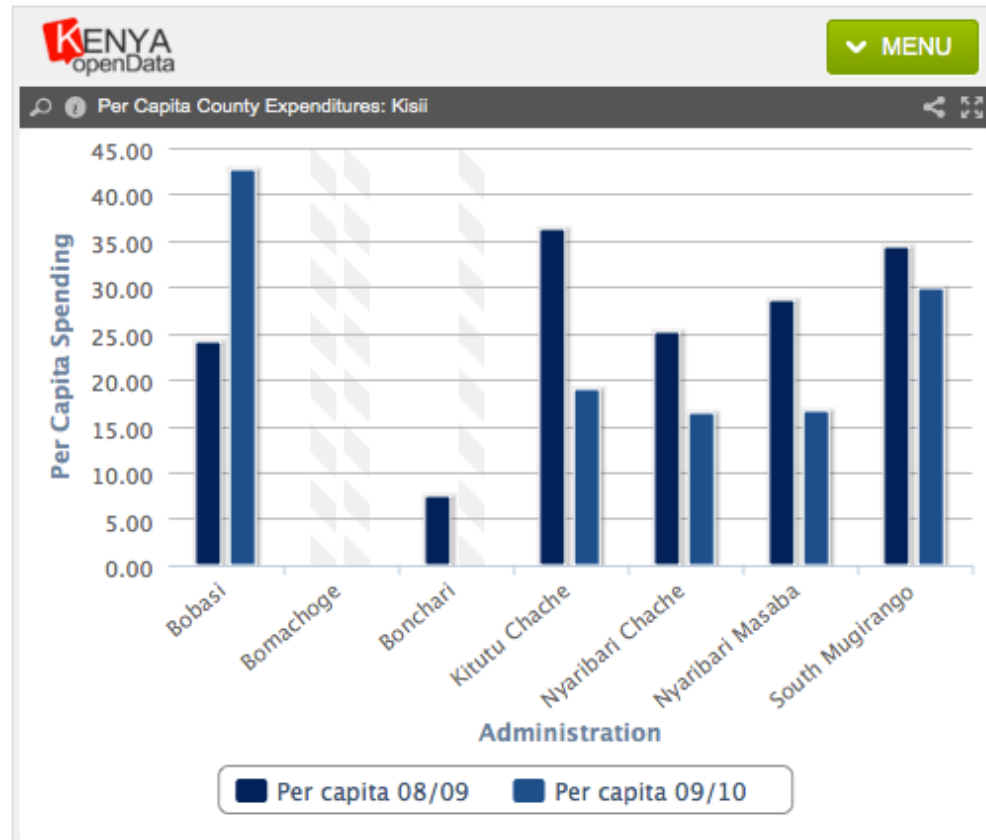

Kisii | Per Capita County Expenditures

Dataset imported to blog